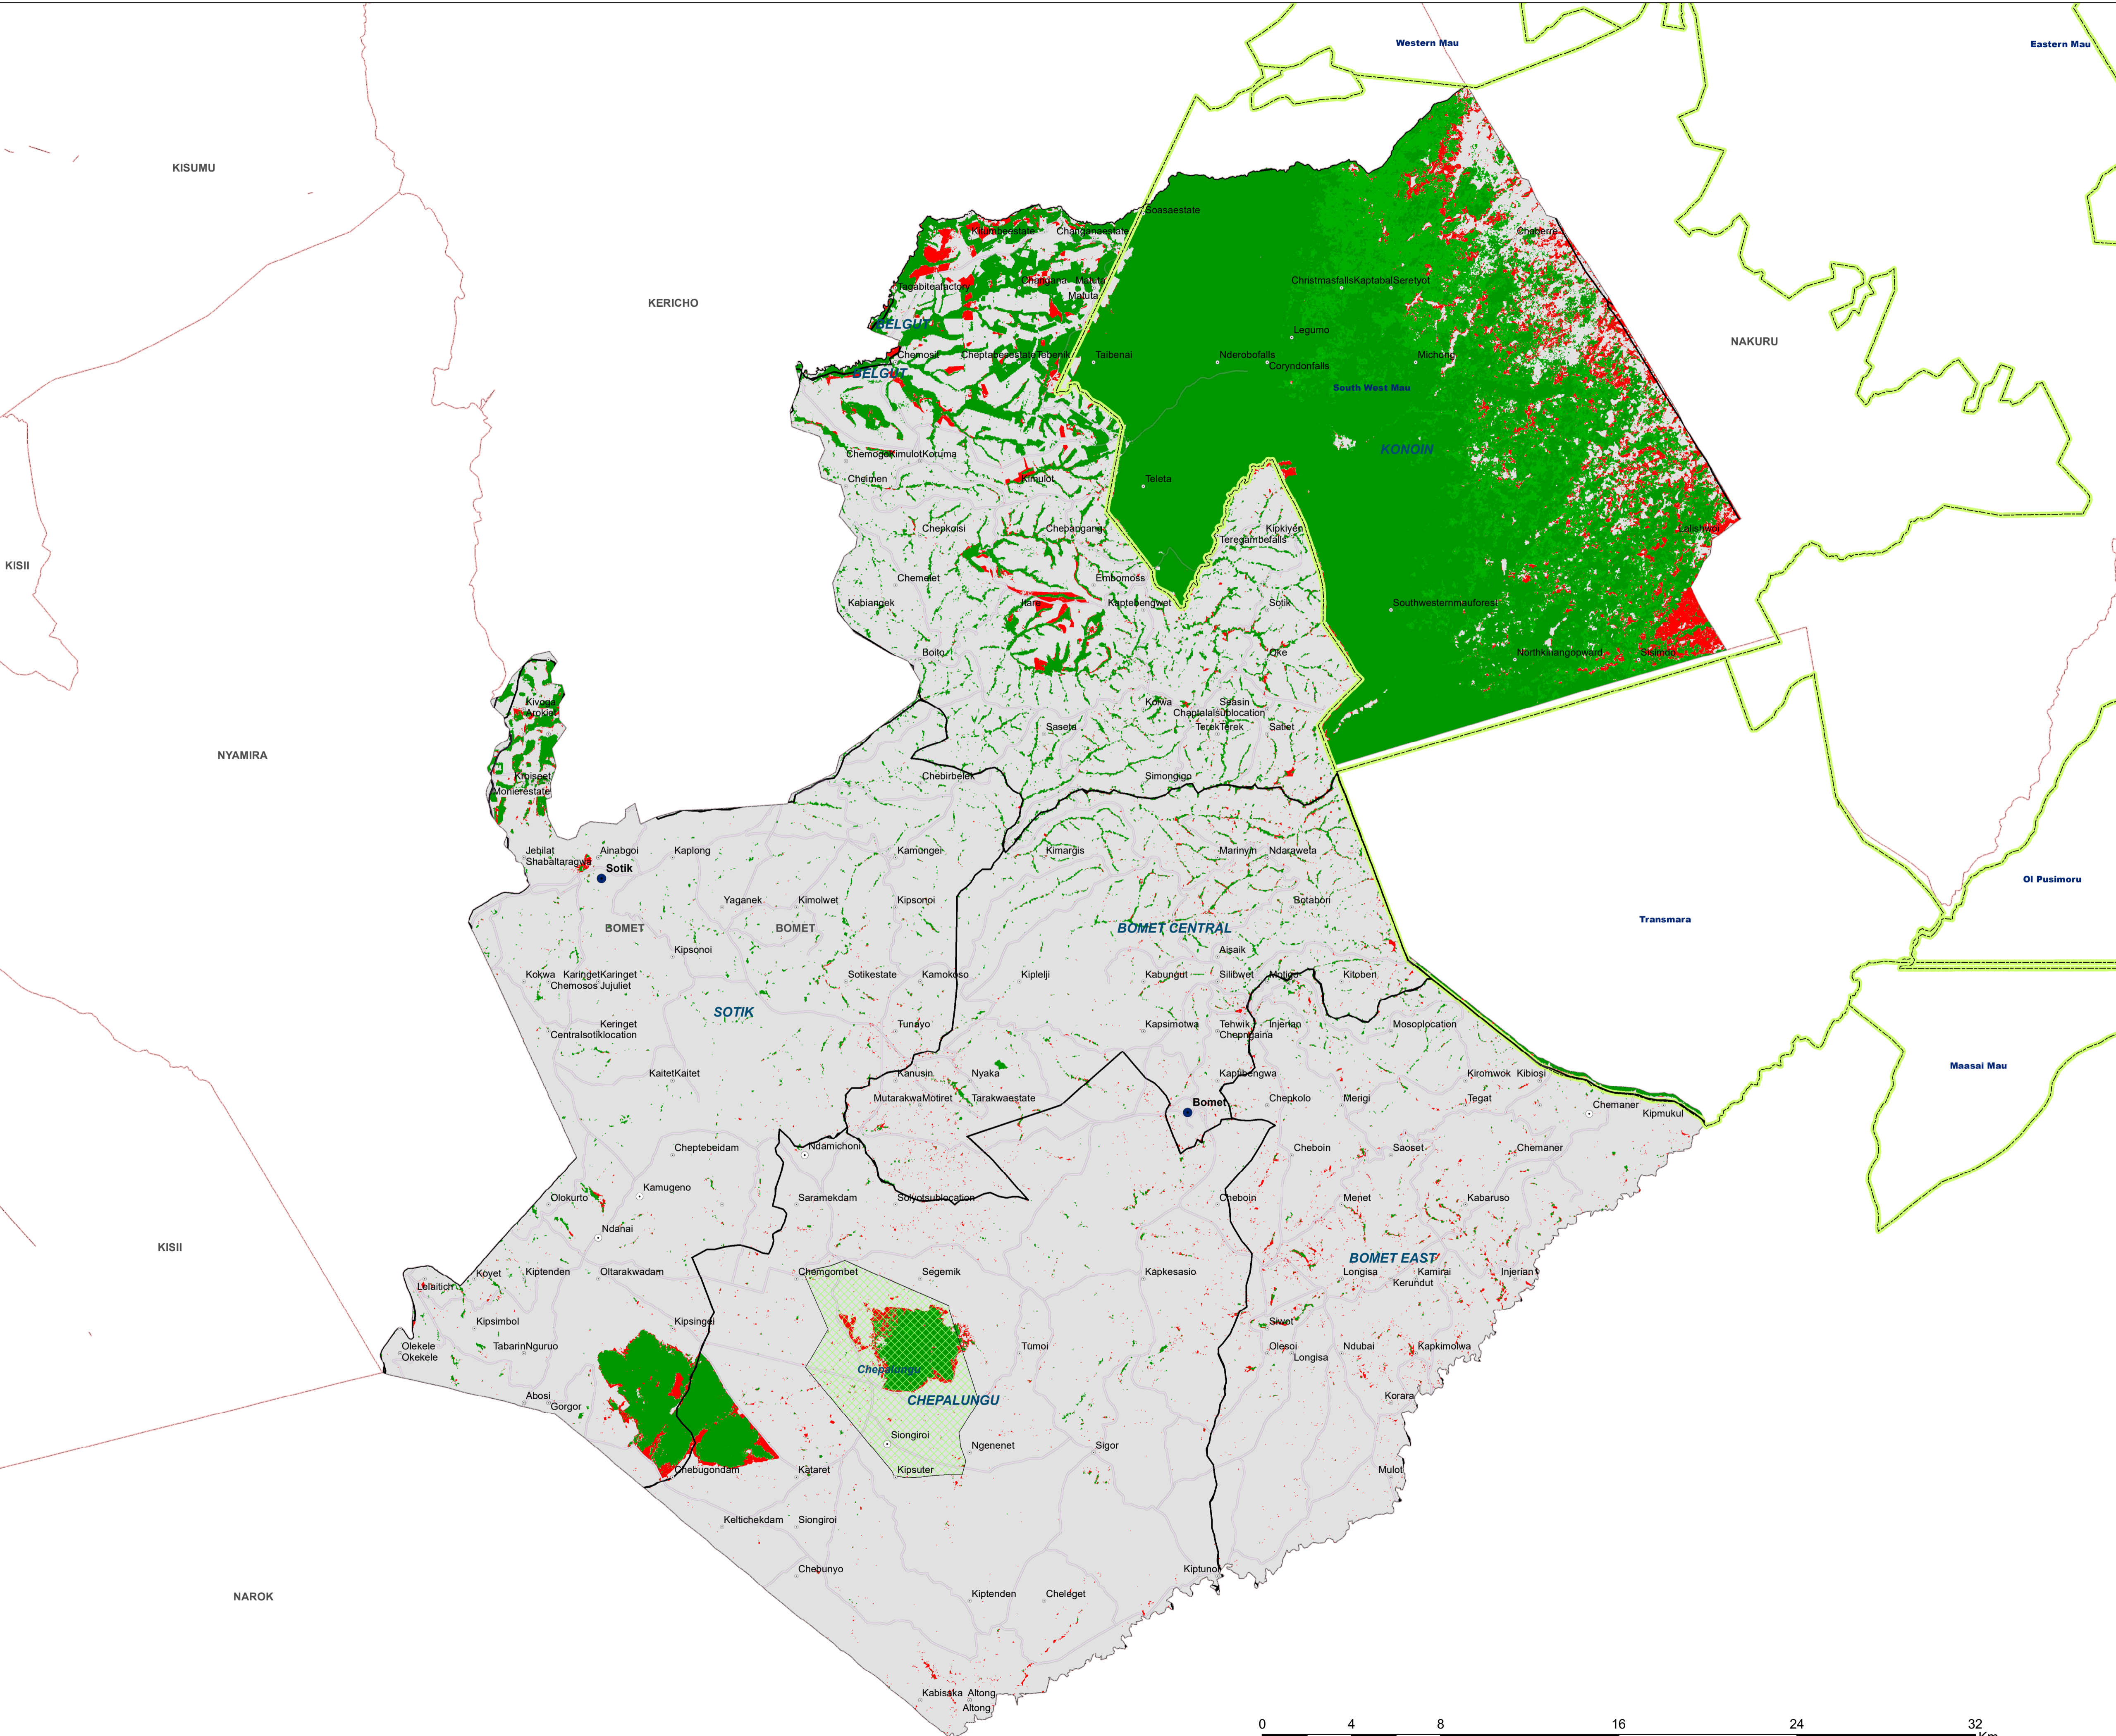

Forest Change Assessment in Bomet County 1990 - 2015

- Places
- Road
- Sub County
- Water Towers
- Deforested Area
- Land Cover
 - Dense Forest
 - Moderate Forest
 - Open Forest
 - Bomet_County

Scale 1:140,274