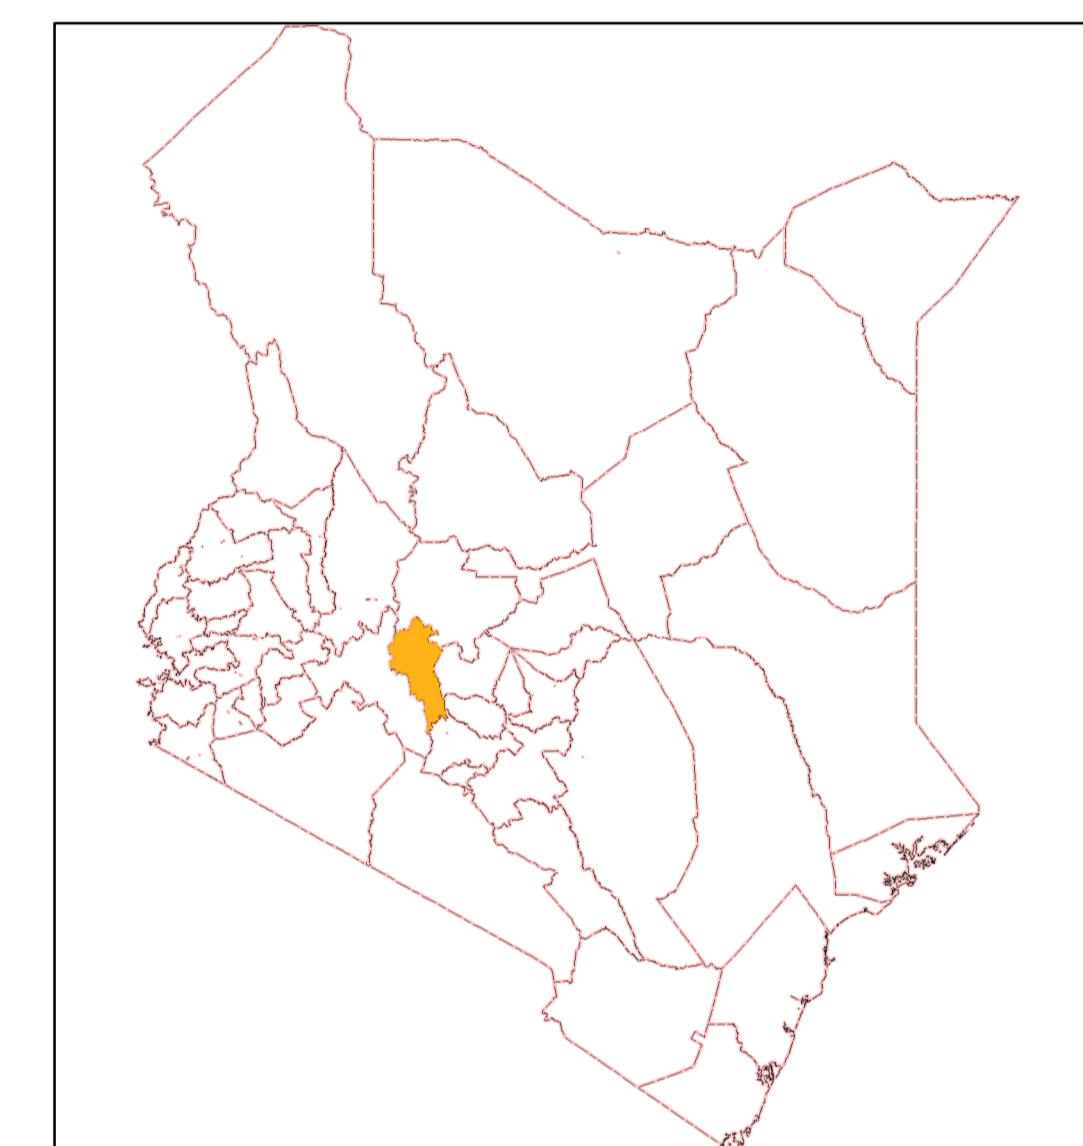

Forest Change Assessment in Nyandarua County 1990 - 2015

- Places
- Road
- ▭ Subcounty
- ▭ Nyandarua_County
- ▭ Kenya Water Towers
- ▭ Deforested Area (Hotspot)
- Land Cover
 - ▭ Dense Forest
 - ▭ Moderate Forest
 - ▭ Open Forest

Scale 1:200,000