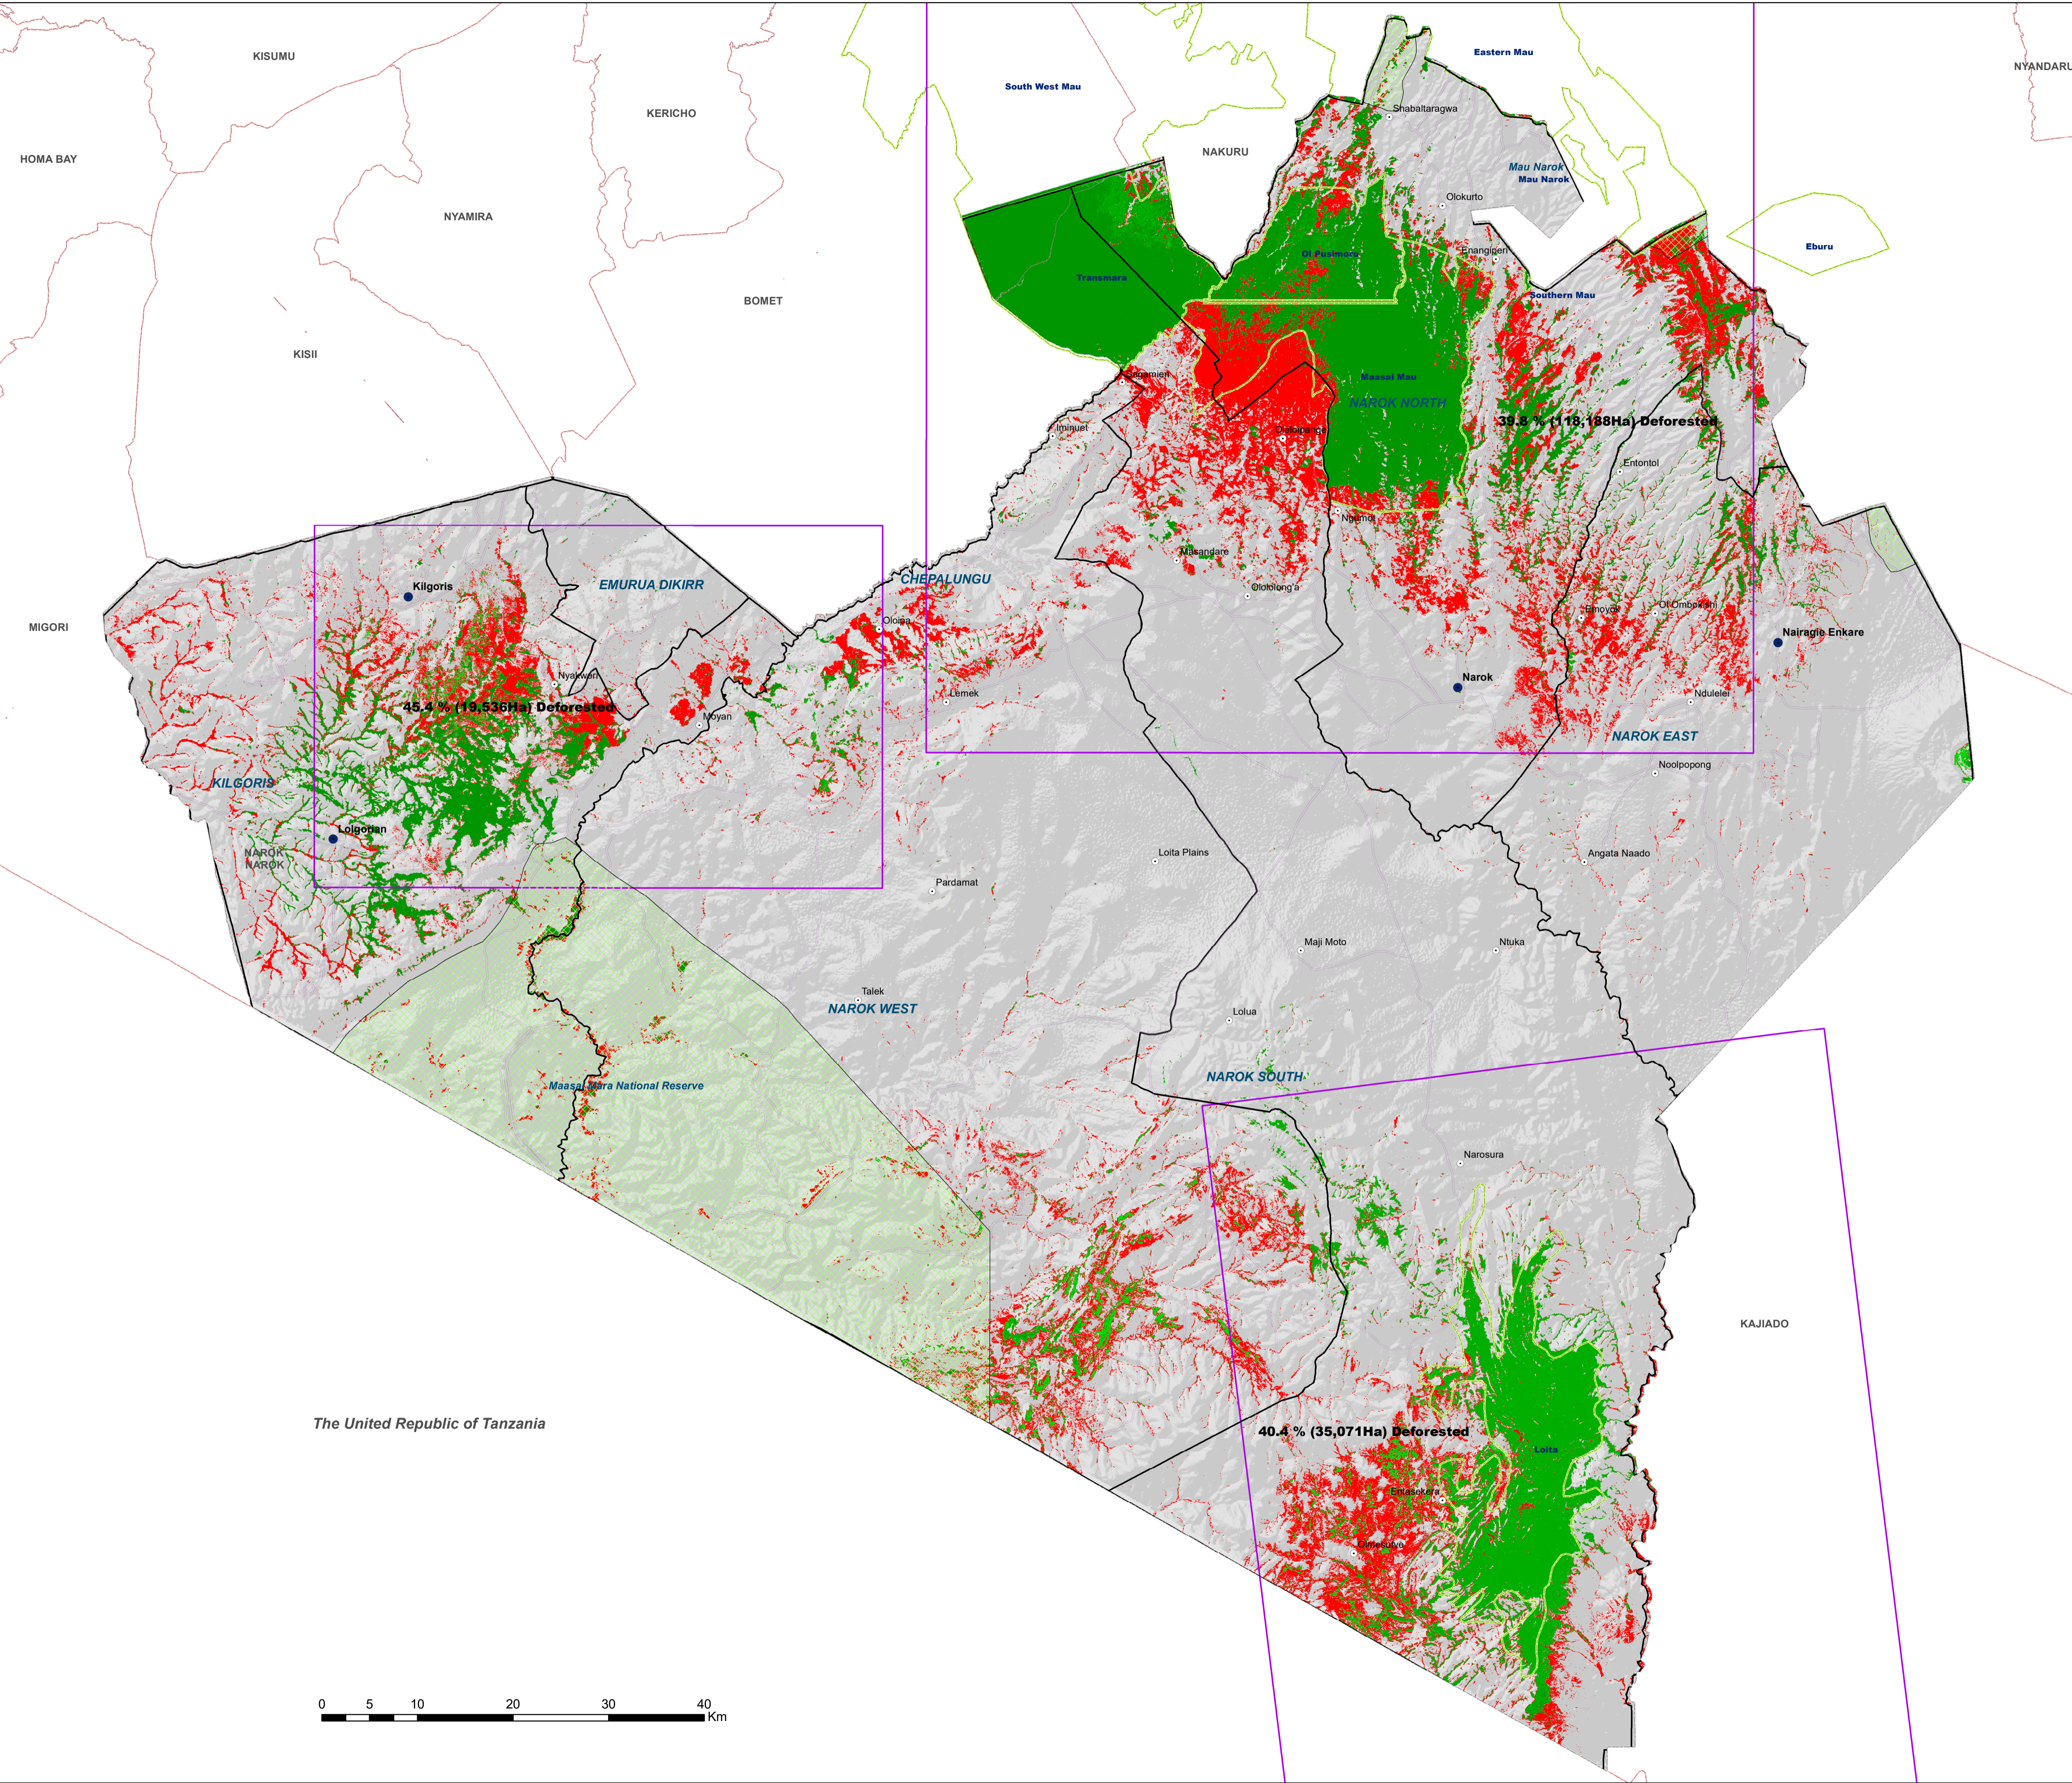

Forest Change Assessment in Narok County 1990 - 2015

- Places
- Road
- Kenya_Constituency
- Hotspots
- Kenya Water Towers
- Deforested Area
- Land Cover
 - Dense Forest
 - Moderate Forest
 - Open Forest
- Narok County

Scale 1:320,000