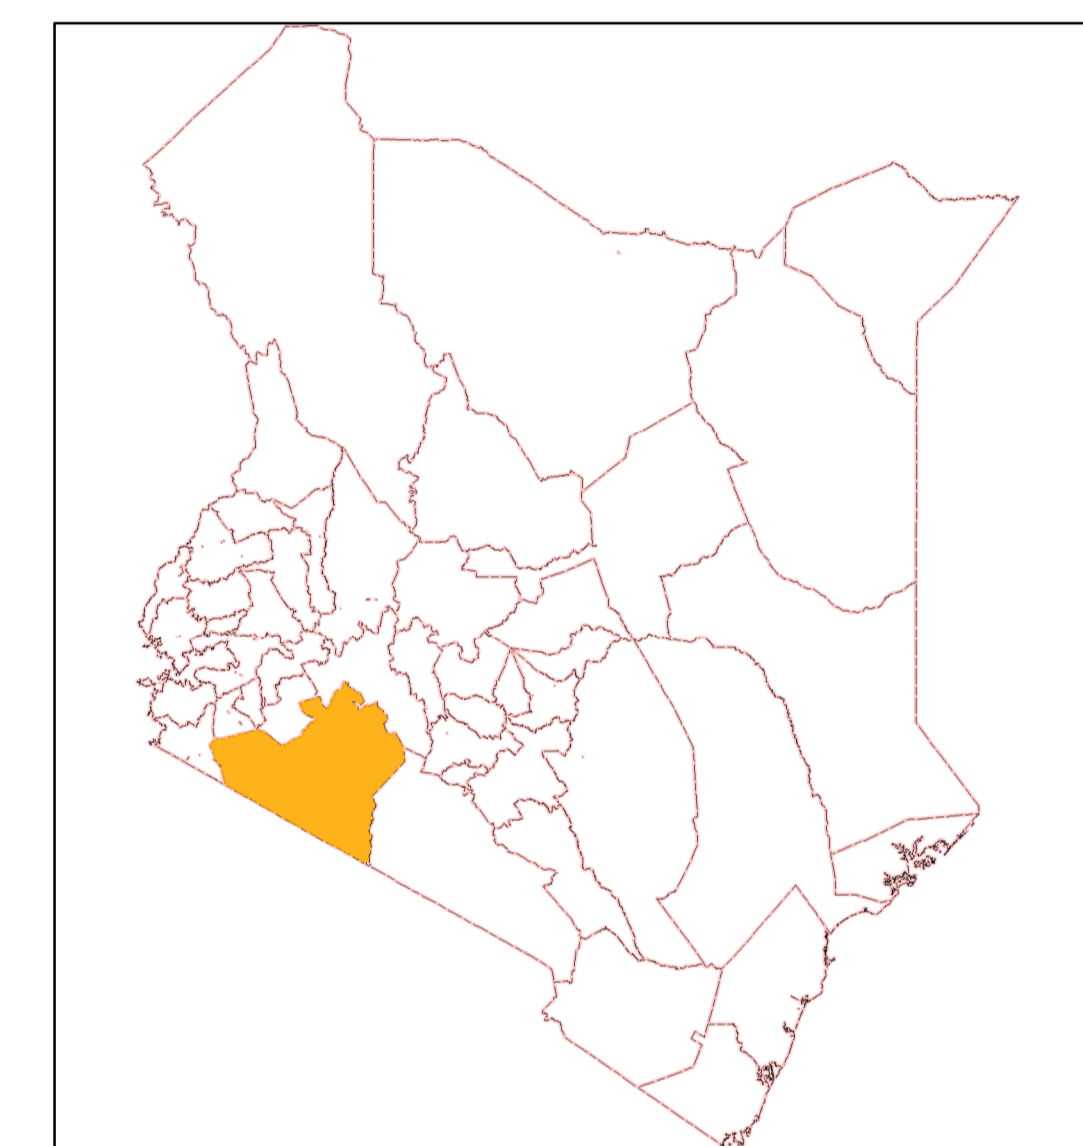

Forest Change Assessment in Narok County 1990 - 2015

- Places
- Road
- Kenya_Constituency
- Hotspots
- Kenya Water Towers
- Deforested Area
- Land Cover
 - Dense Forest
 - Moderate Forest
 - Open Forest
- Narok County

Scale 1:320,000