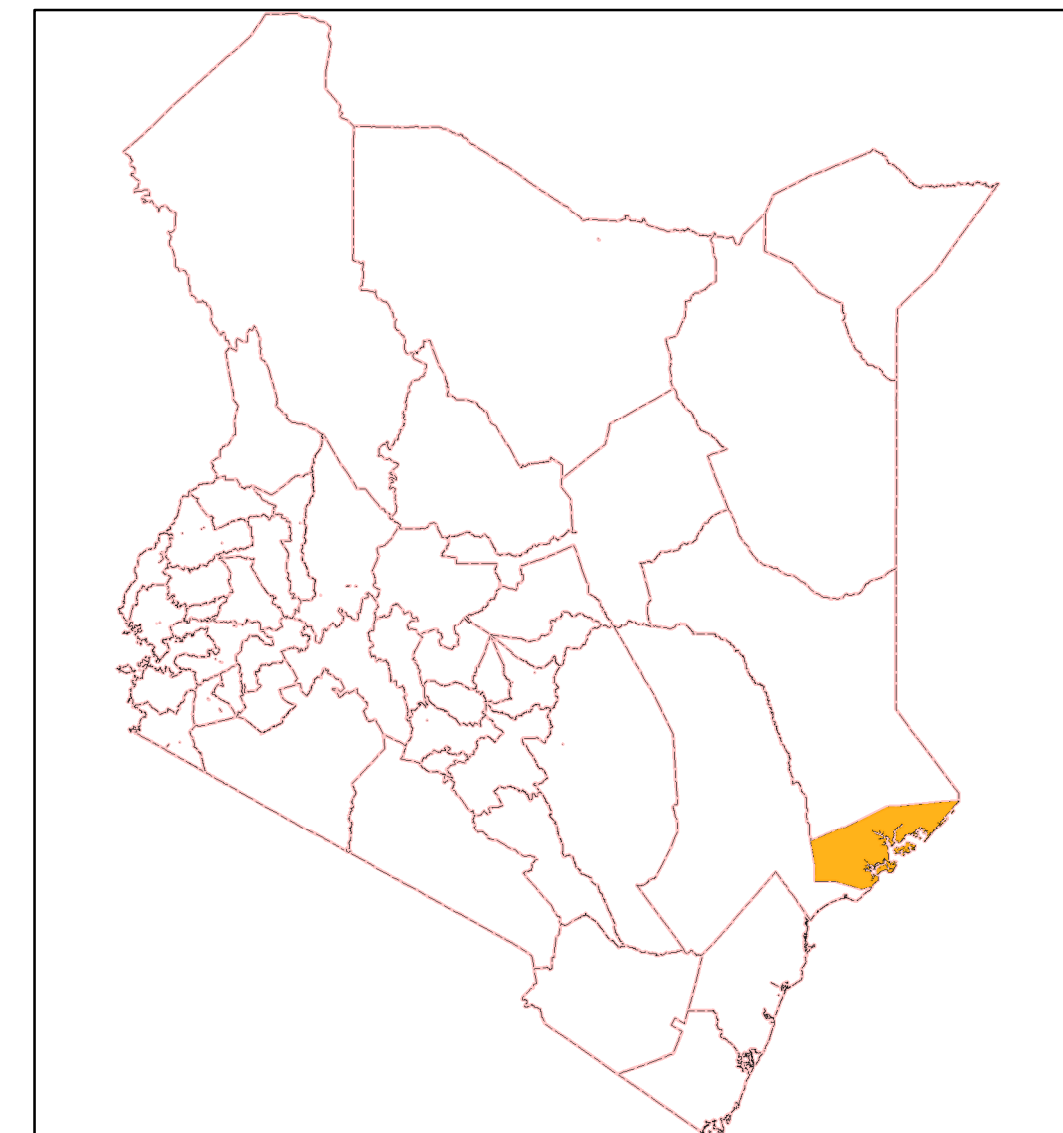

Forest Change Assessment in Lamu County 1990 - 2015

- Places
- Road
- Deforested Area
- Forest Cover
 - Dense Forest
 - Moderate Forest
 - Open Forest
- Lamu County
- Indian_Ocean

Scale 1:220,000