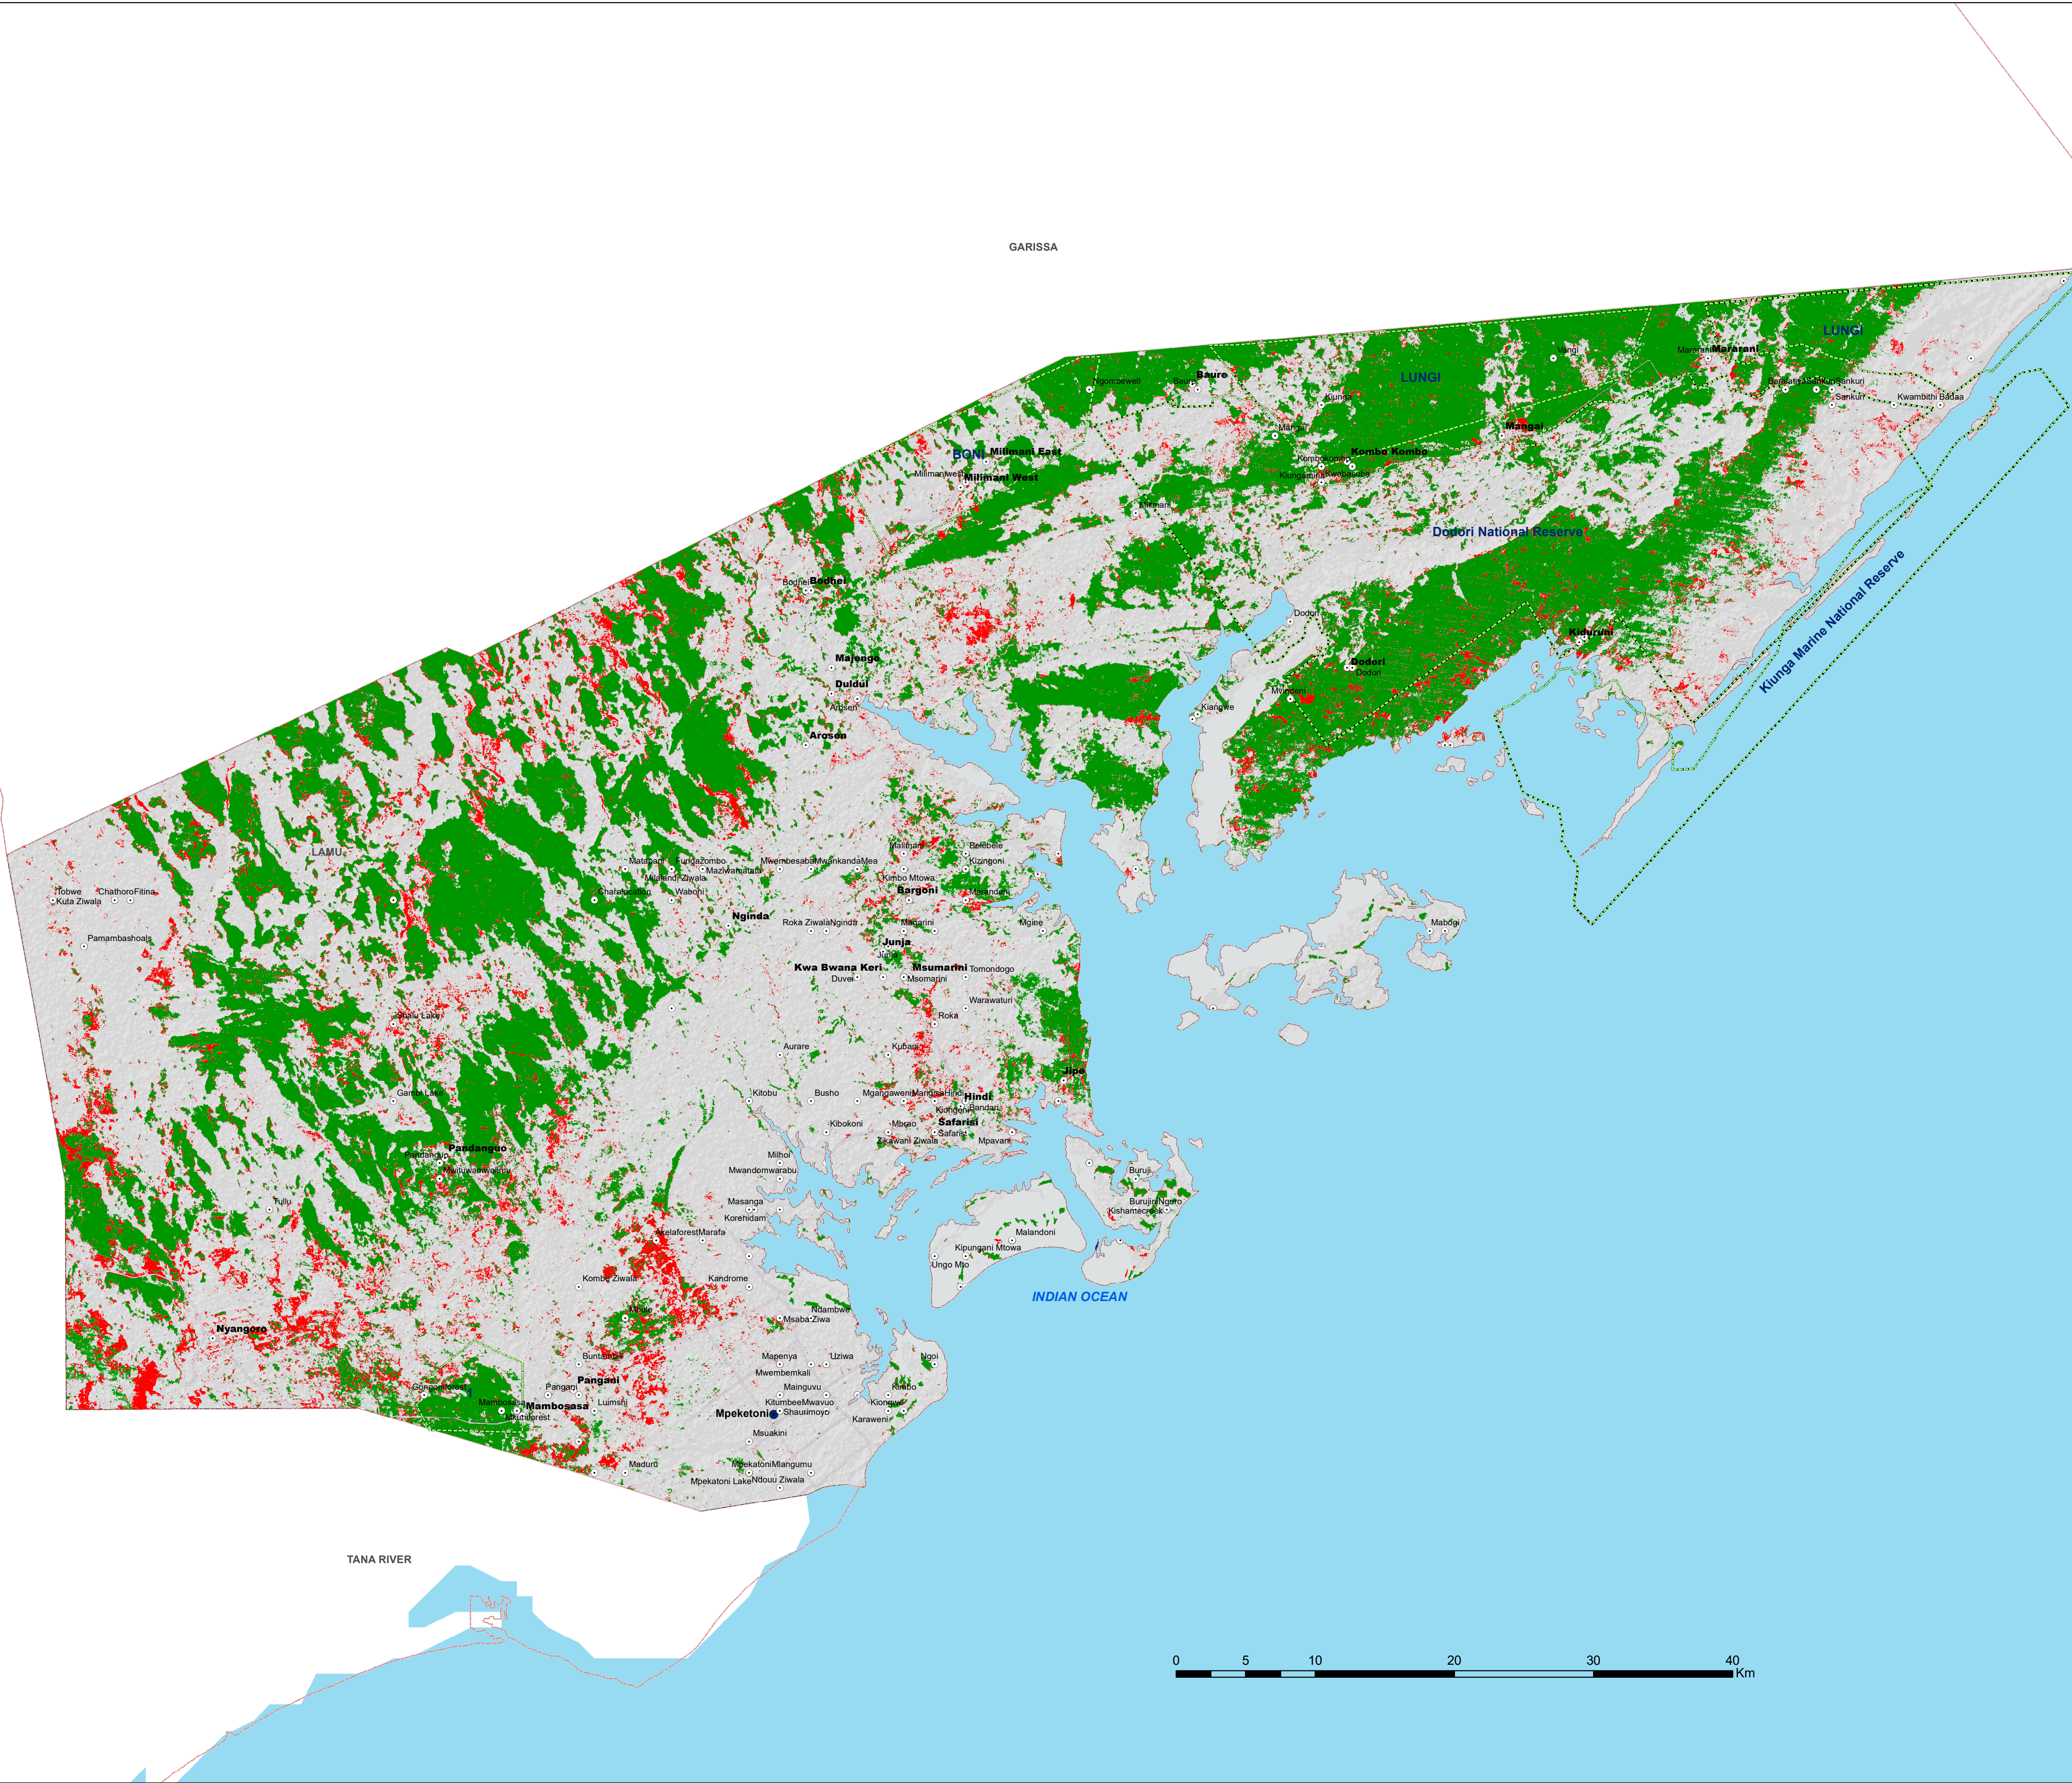

Forest Change Assessment in Lamu County 1990 - 2015

- Places
- Road
- Deforested Area
- Forest Cover
 - Dense Forest
 - Moderate Forest
 - Open Forest
- Lamu County
- Indian_Ocean

Scale 1:220,000